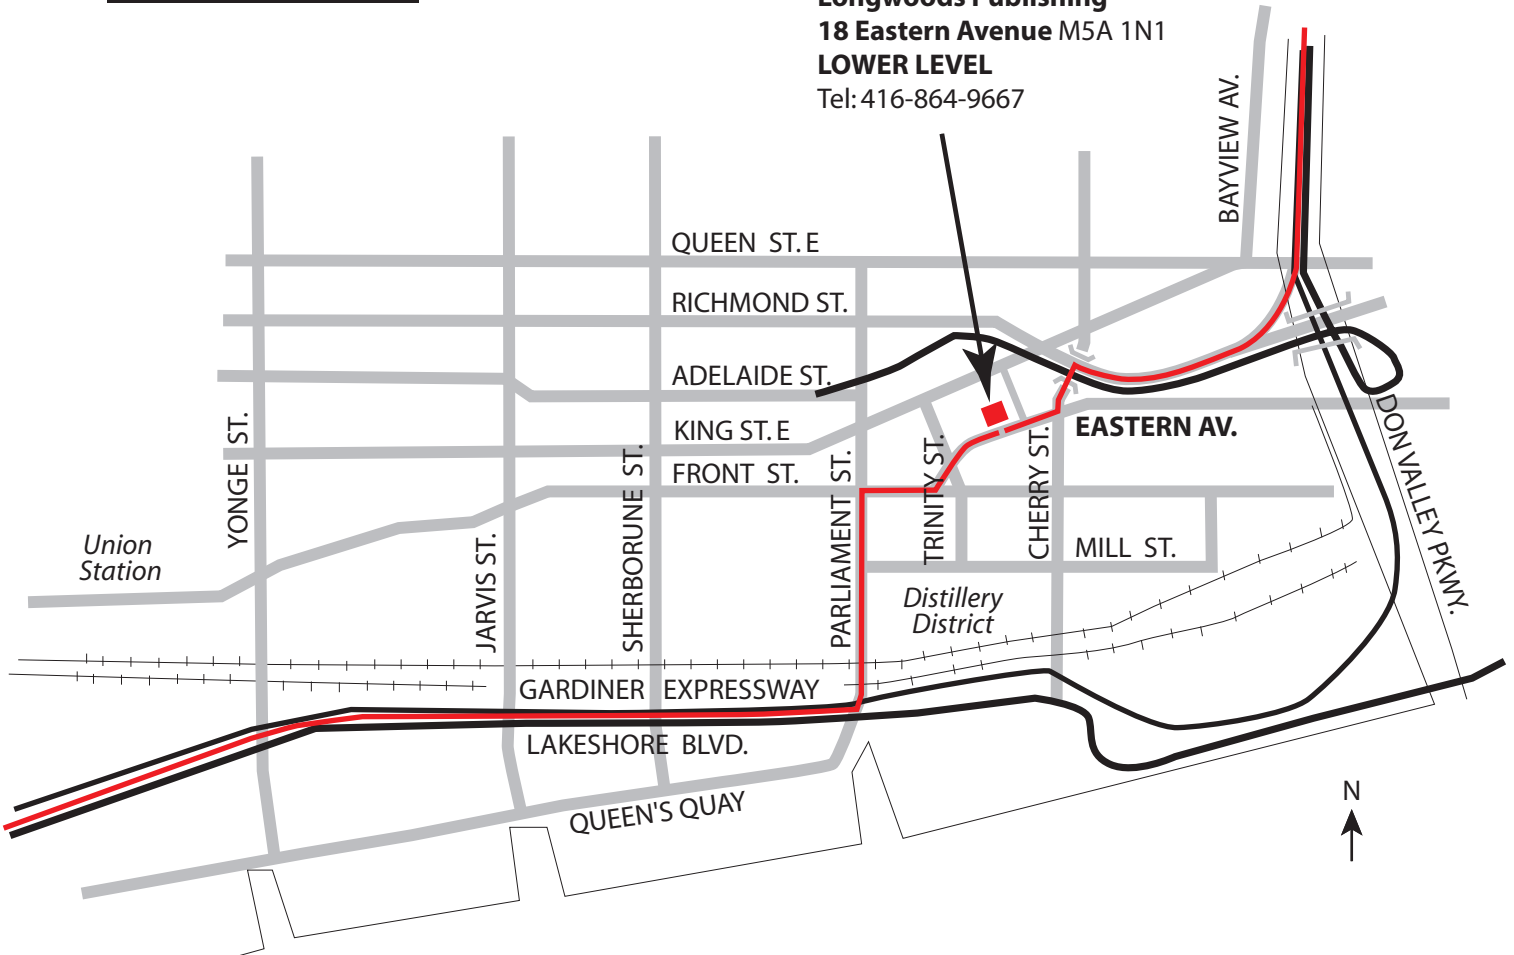

Directions

Longwoods Publishing
18 Eastern Avenue M5A 1N1
LOWER LEVEL
Tel: 416-864-9667

From the **West**

1. Travel on the Gardiner Exwy E
2. Take the Jarvis St. East exit ramp
3. Keep **RIGHT** at the fork
4. Travel straight on Lakeshore Blvd. East
5. Turn **LEFT** on Parliament St
6. Turn **RIGHT** onto Front St. East
7. Turn slight **LEFT** onto Eastern Ave.

From the **East**

1. Travel on the Don Valley Parkway South
2. Take the exit toward downtown/Richmond St
3. Turn Slight **LEFT** onto Eastern Ave.