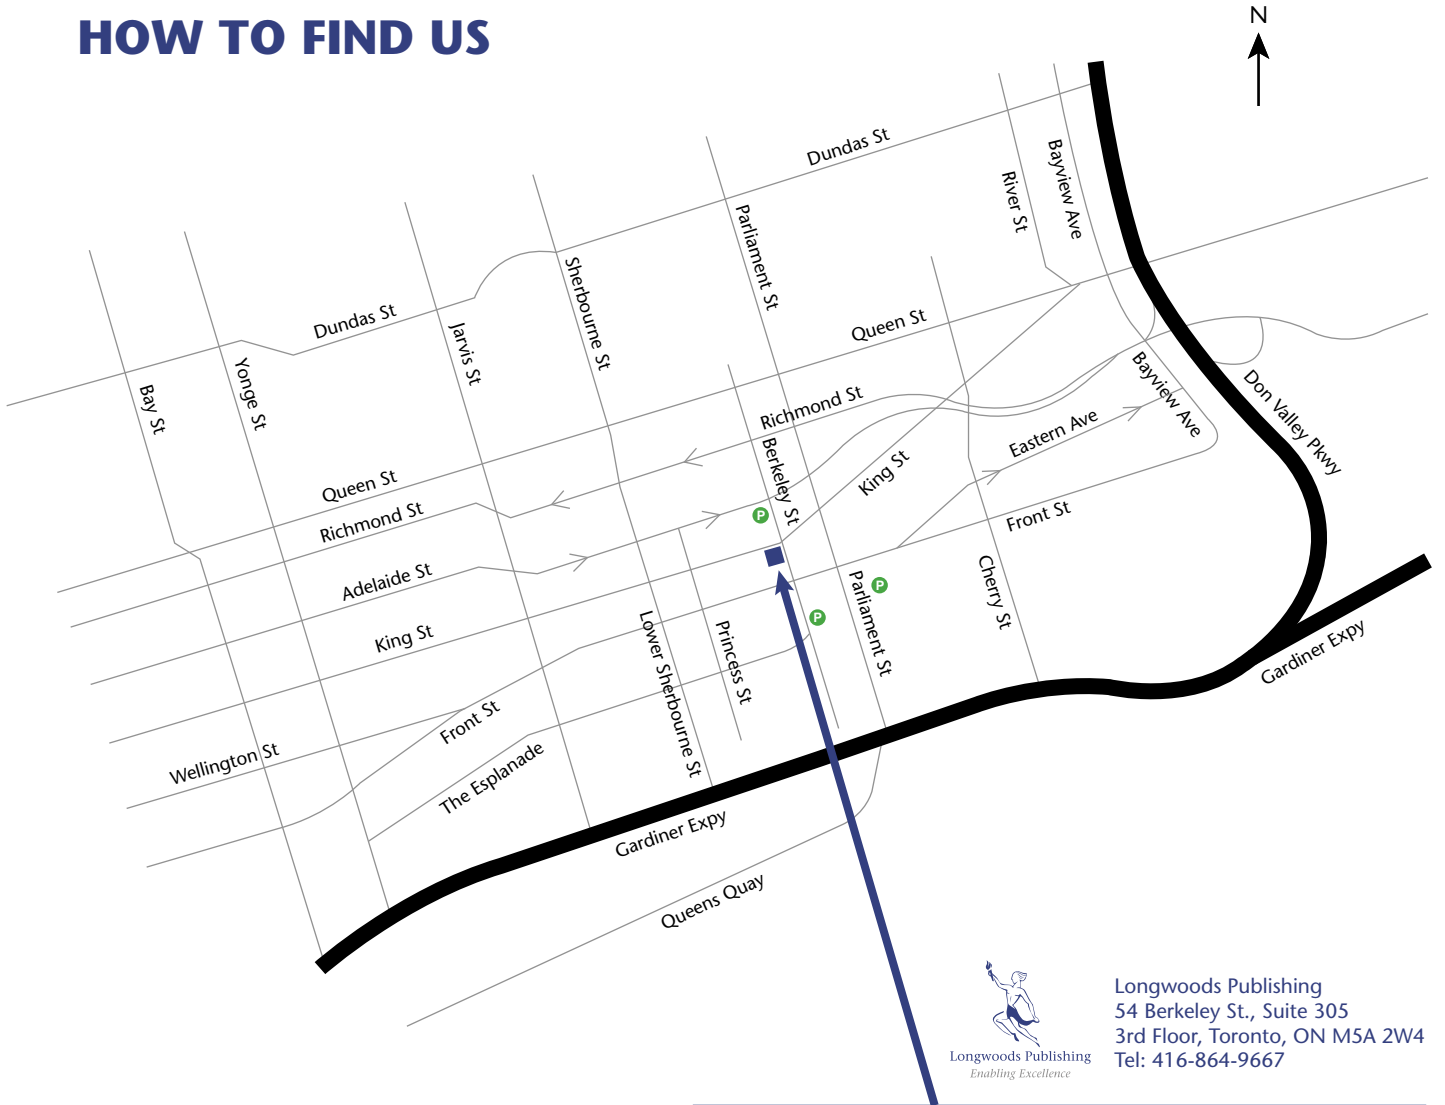

HOW TO FIND US

Longwoods Publishing
54 Berkeley St., Suite 305
3rd Floor, Toronto, ON M5A 2W4
Tel: 416-864-9667

From the WEST

1. Travel on the Gardiner Expy. East
2. Take the Jarvis St. exit ramp
3. Keep RIGHT at the fork
4. Travel straight on Lakeshore Blvd. E.
5. Turn LEFT at Parliament St. to King St.
6. Turn LEFT at King St. to Berkeley St.
7. Turn LEFT at Berkeley St.

From the EAST

1. Travel on the Don Valley Parkway South
2. Take the Downtown/Richmond St. exit (Richmond St. is one way Westbound)
3. Travel straight on Richmond St.
3. Turn LEFT at Parliament St. to King St.
4. Turn RIGHT at King St. to Berkeley St.
5. Turn LEFT at Berkeley St.

To view on Google maps, [click here.](#)

The building is located on the Southwest corner of Berkeley St. and King St. E. The entrance is located across the street from Staples. We are on the 3rd floor.